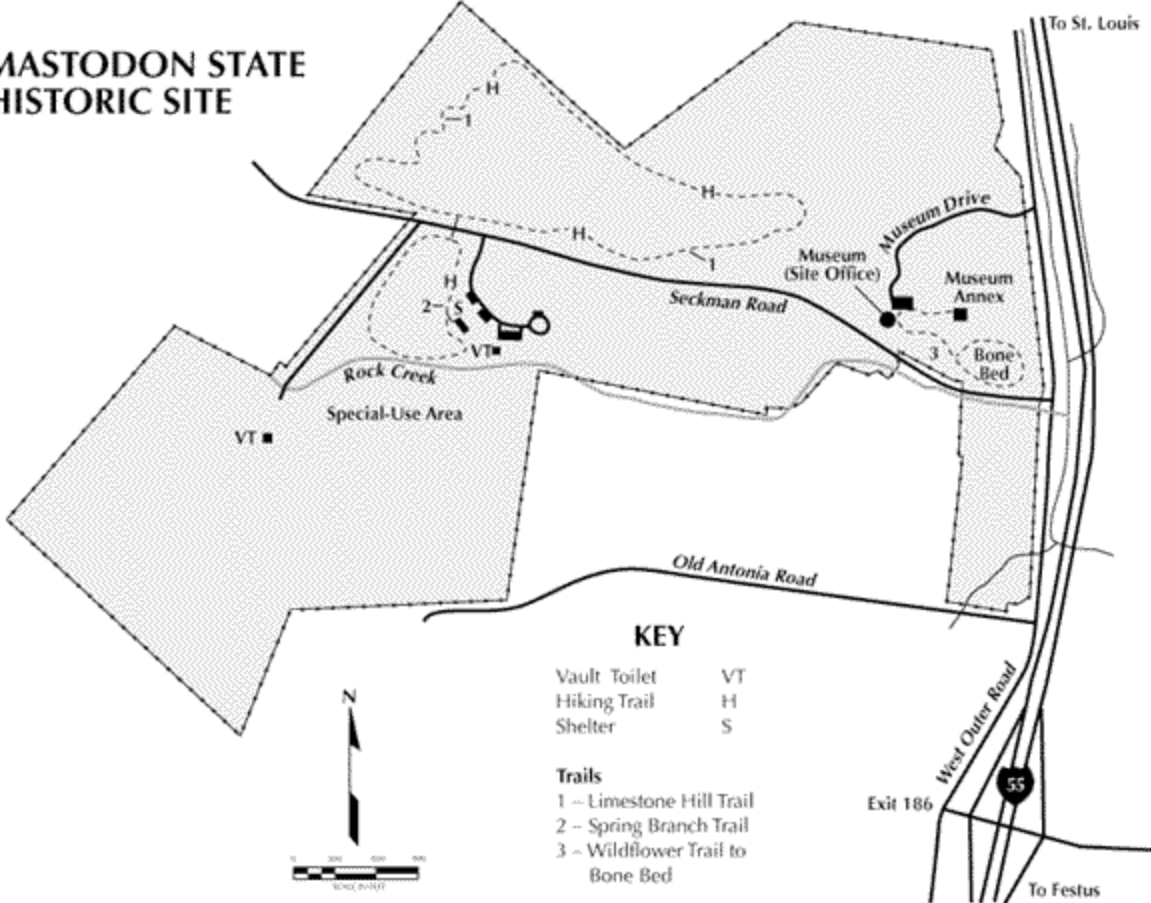

MASTODON STATE HISTORIC SITE

KEY

- | | |
|--------------|----|
| Vault Toilet | VT |
| Hiking Trail | H |
| Shelter | S |

- Trails**
- 1 - Limestone Hill Trail
 - 2 - Spring Branch Trail
 - 3 - Wildflower Trail to Bone Bed